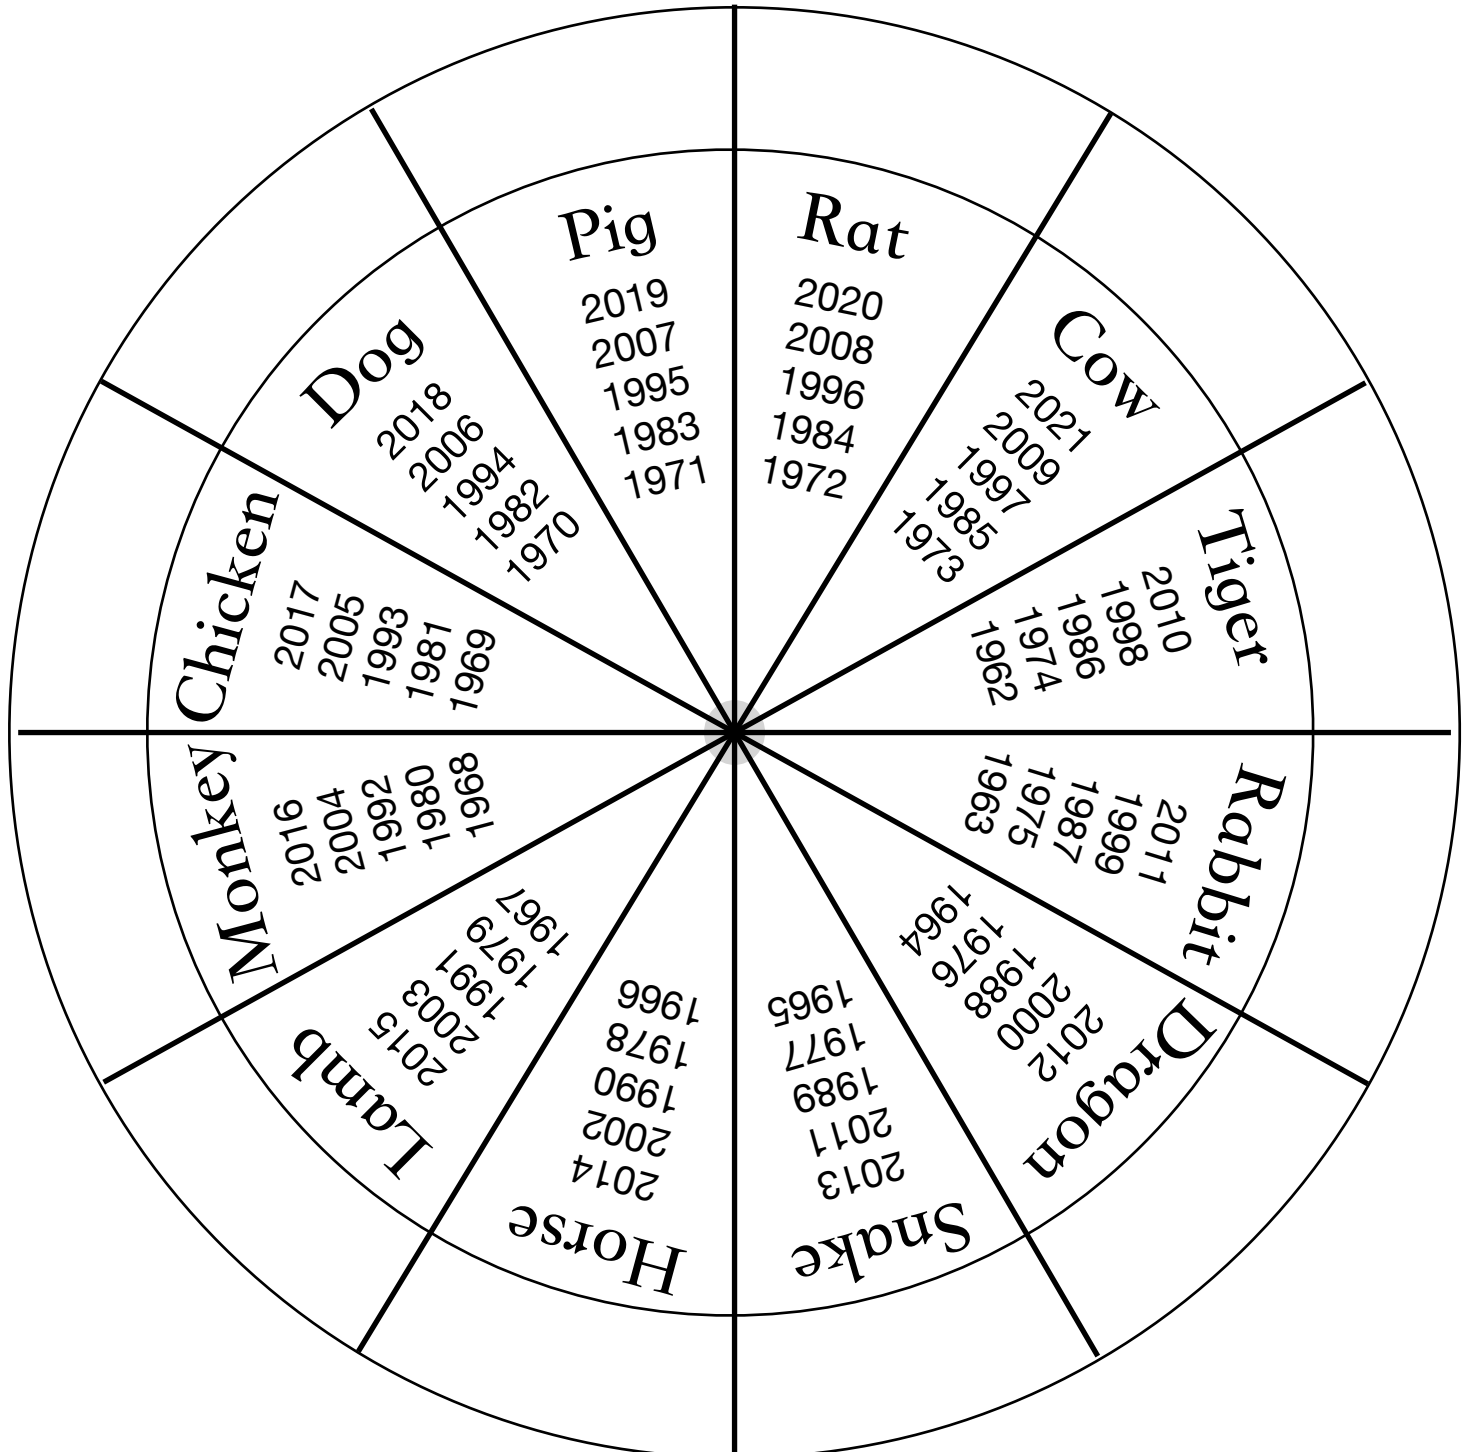

十二生肖

Chinese Zodiac

十二生肖

Chinese Zodiac

Instructions:

1. Print both pages
2. Optional: Laminate both pages
3. Cut along the edge of inner circle on first page
4. Cut along the edge of outer circle on second page
5. Place smaller circle on top of larger circle
6. Insert paper fastener at center of both circles