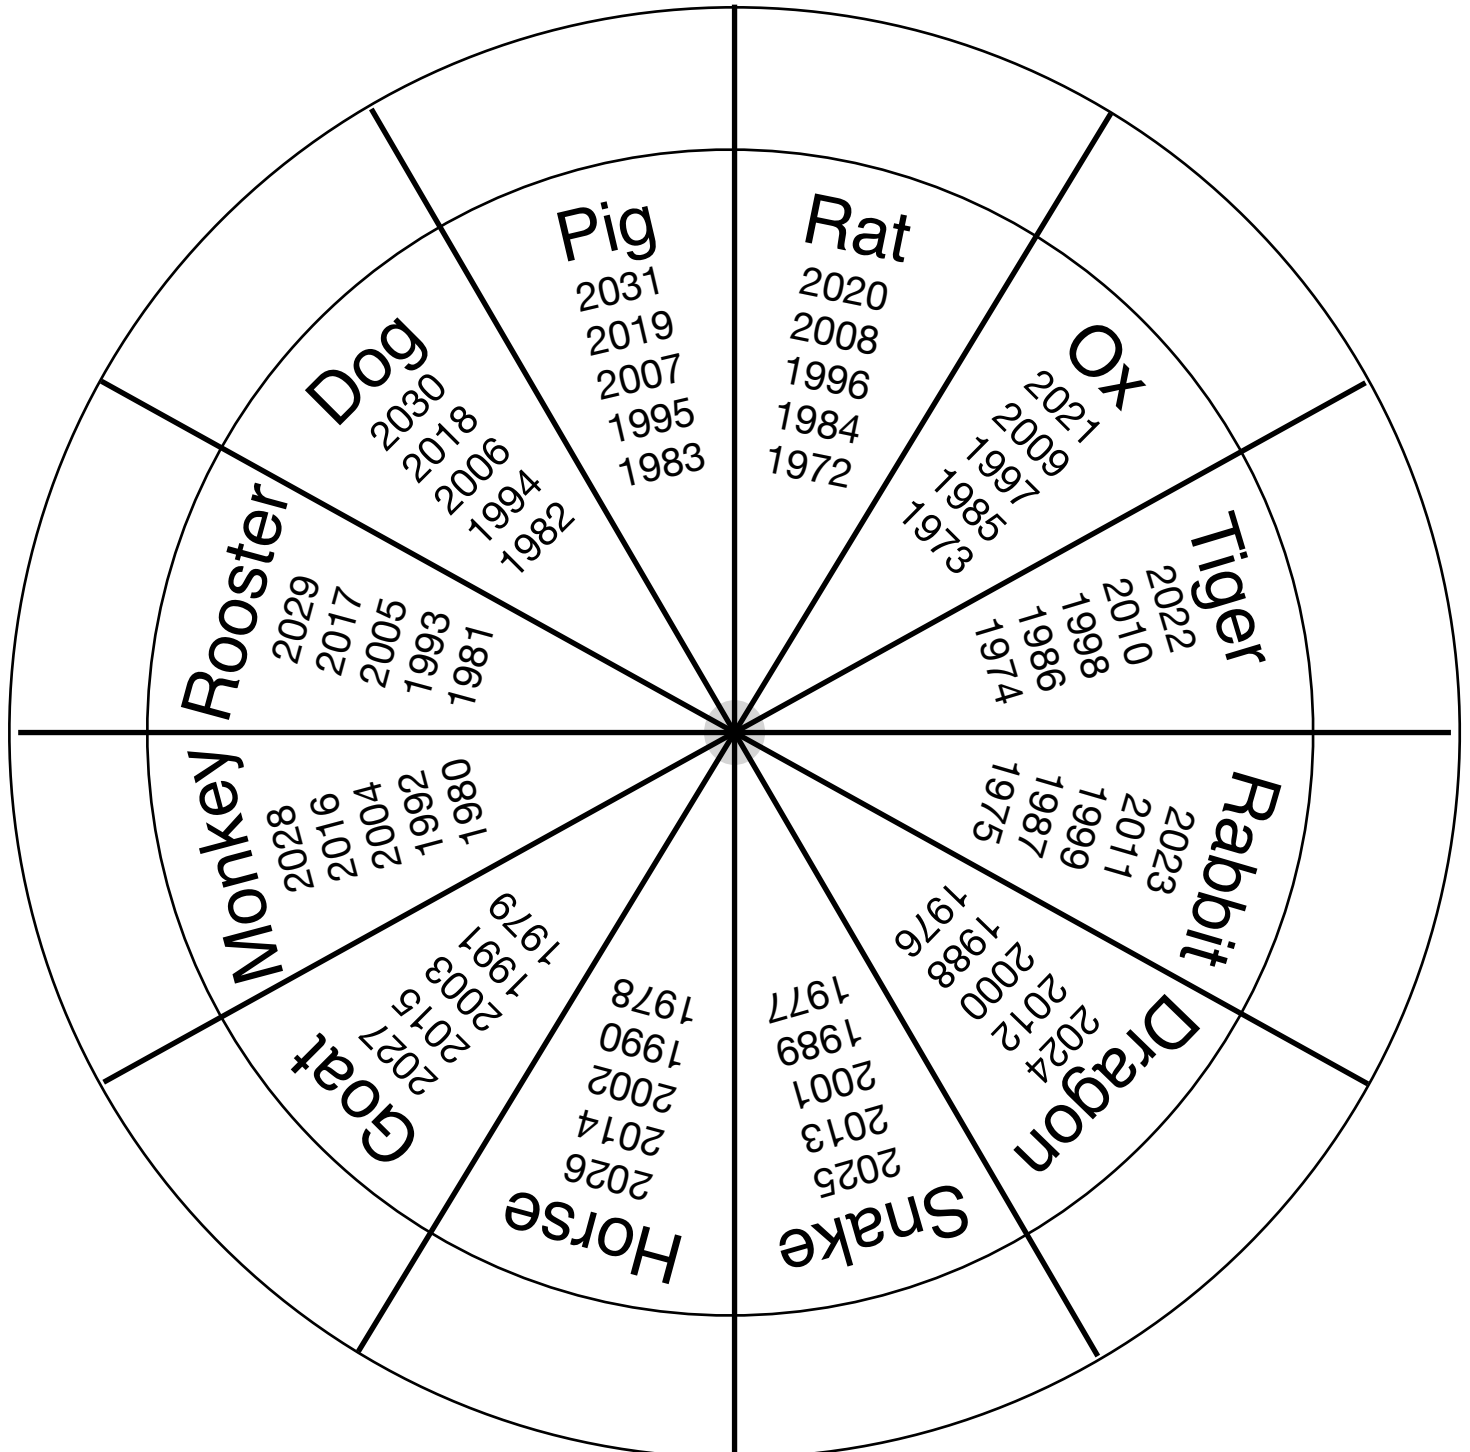

十二生肖

Chinese Zodiac

十二生肖

Chinese Zodiac

Instructions:

1. Print both pages
2. Optional: Laminate both pages
3. Cut along the edge of inner circle on first page
4. Cut along the edge of outer circle on second page
5. Place smaller circle on top of larger circle
6. Insert paper fastener at center of both circles

For full instructions, please go to

<https://chalkacademy.com/chinese-zodiac-wheel/>