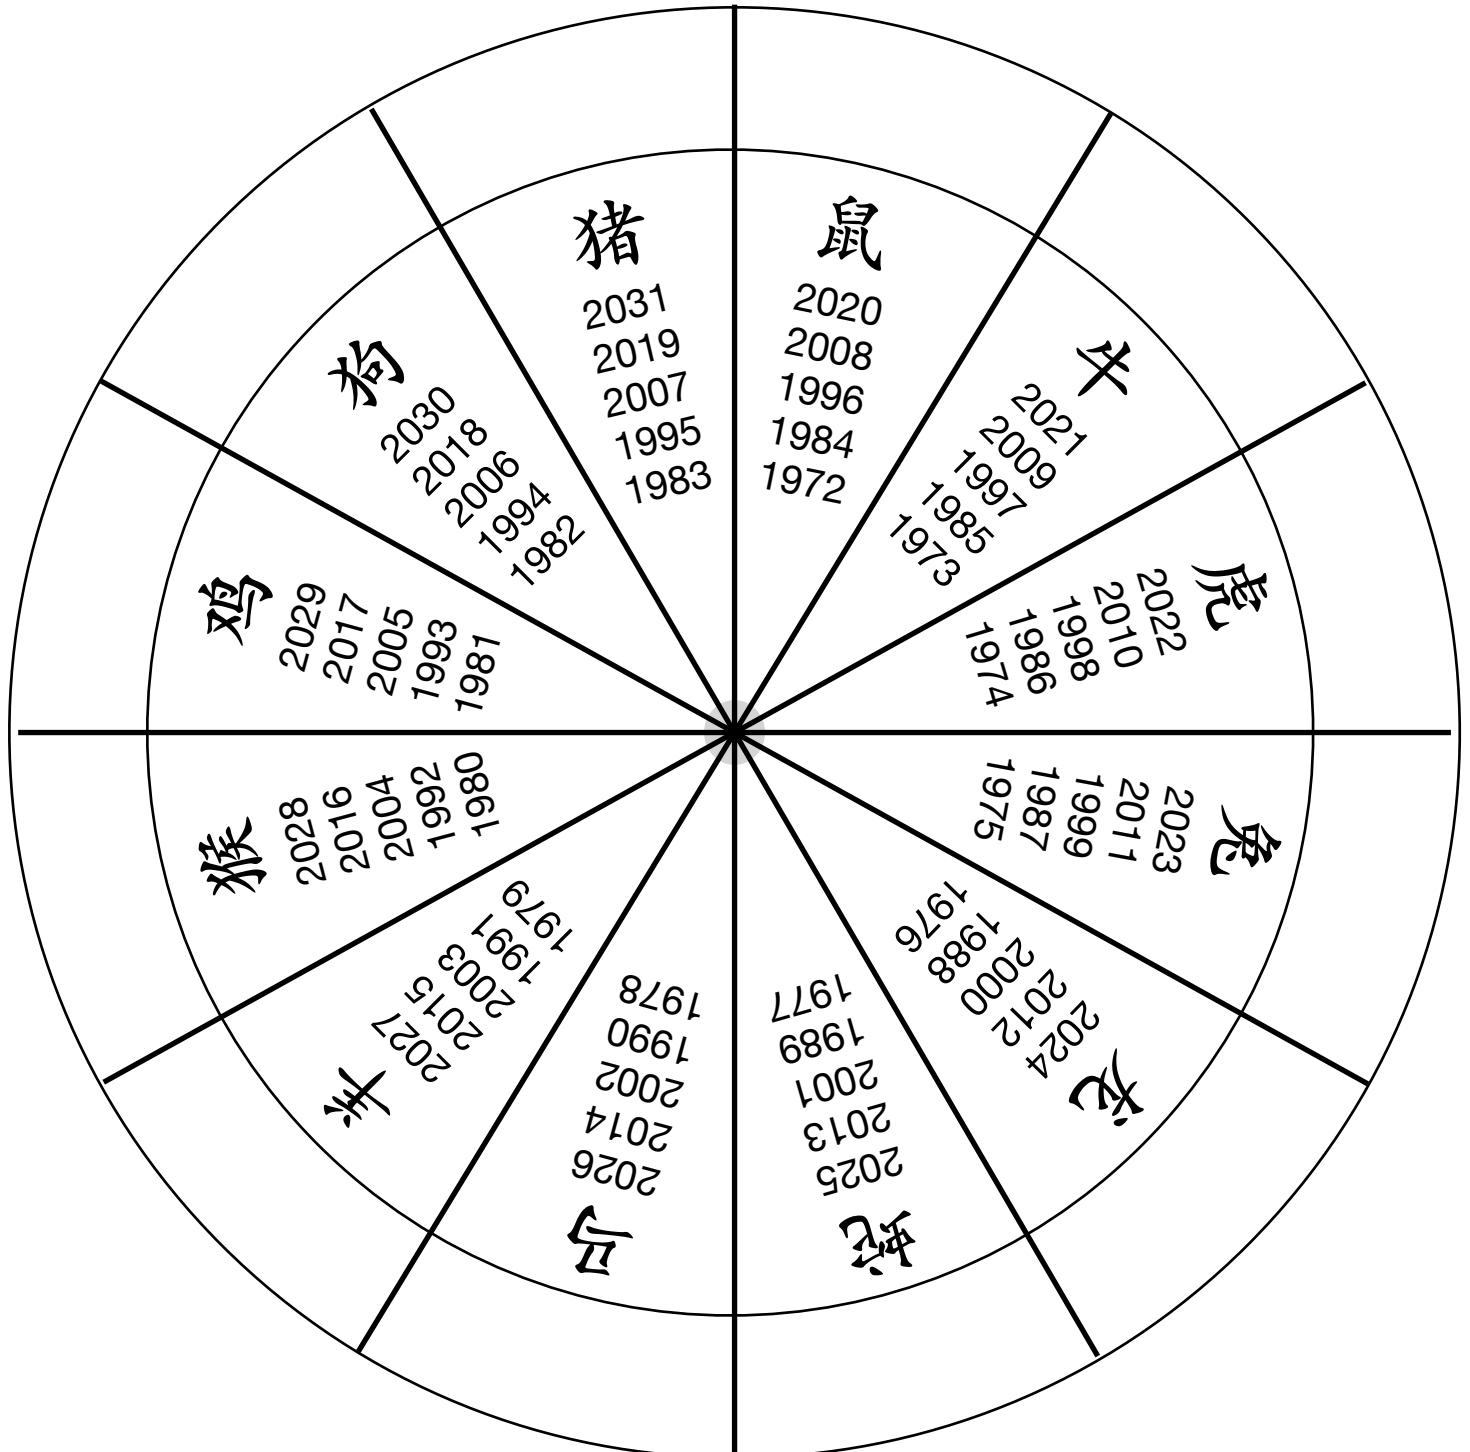

# 十二生肖

## Chinese Zodiac

## Chinese Zodiac

**Instructions:**

1. Print both pages
2. Optional: Laminate both pages
3. Cut along the edge of inner circle on first page
4. Cut along the edge of outer circle on second page
5. Place smaller circle on top of larger circle
6. Insert paper fastener at center of both circles