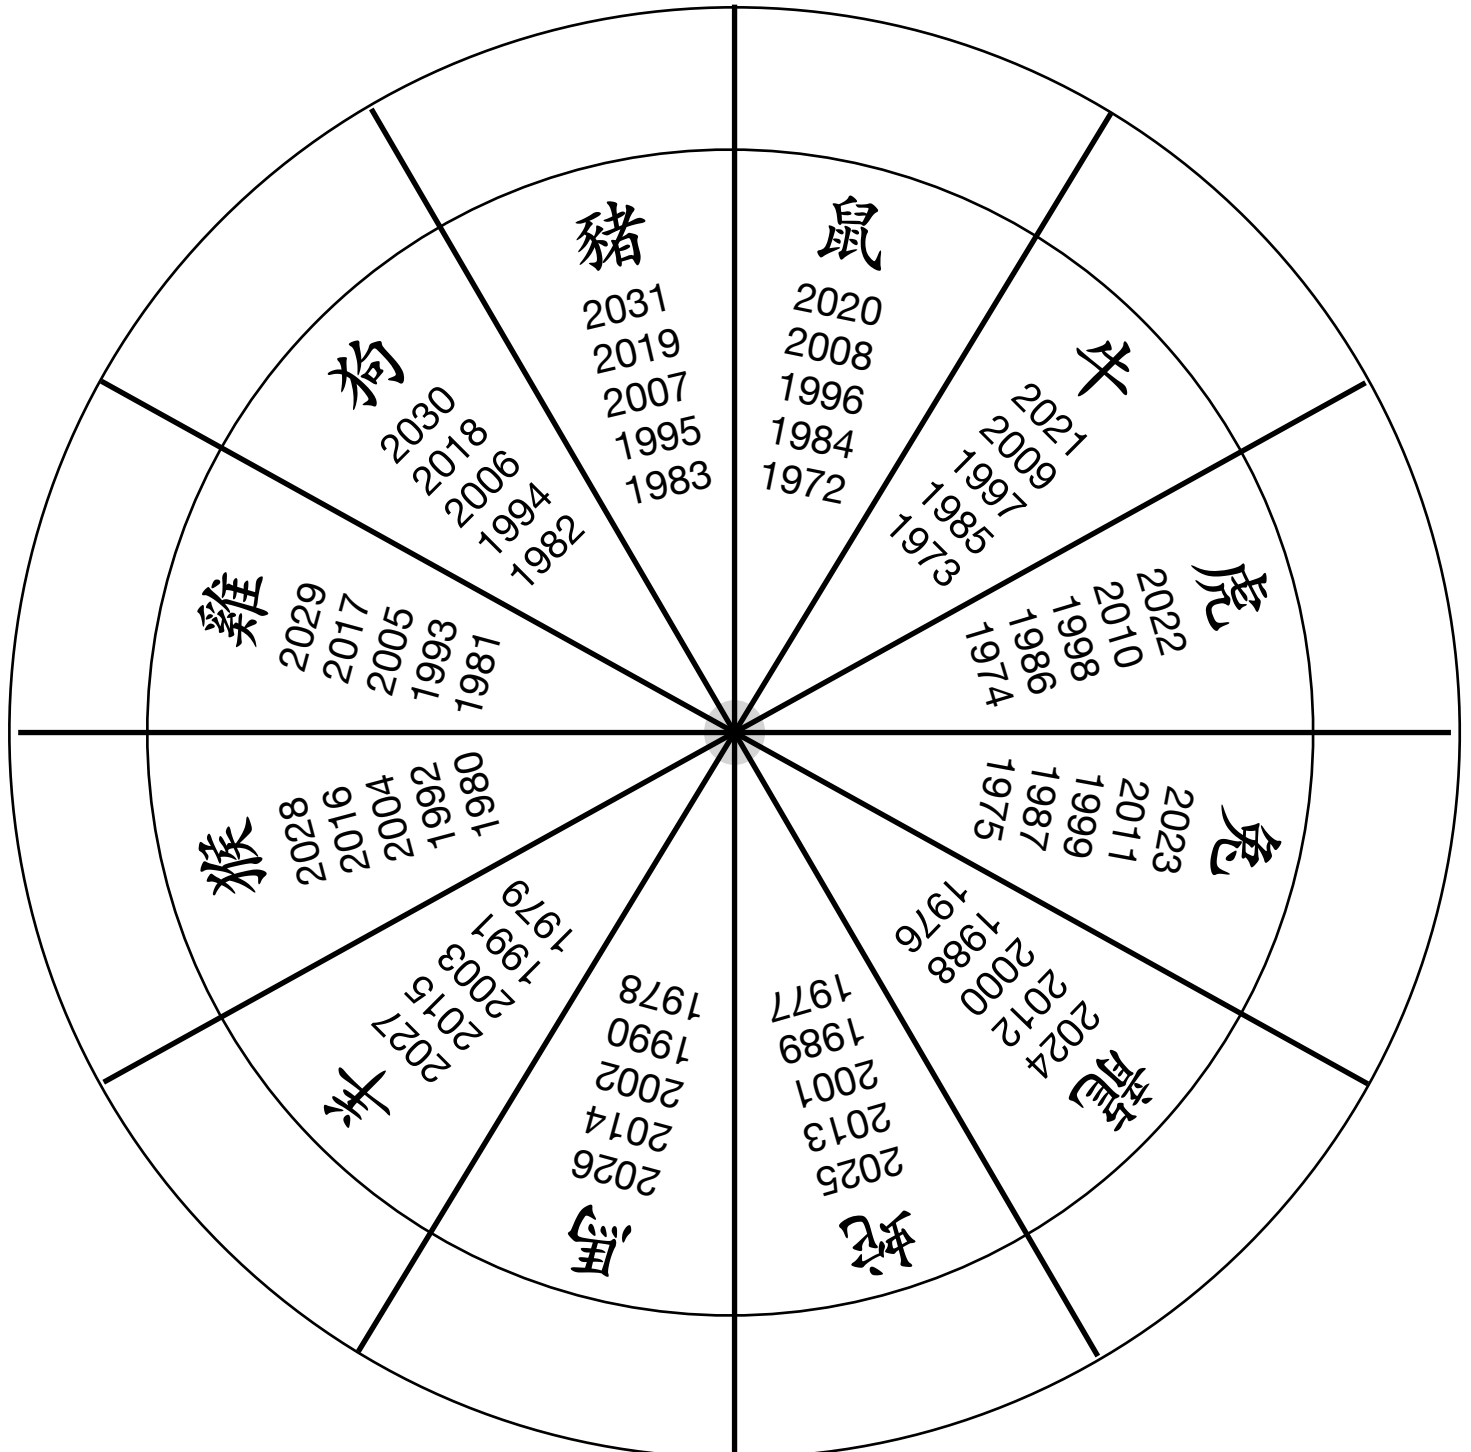

十二生肖

Chinese Zodiac

十二生肖

Chinese Zodiac

Instructions:

1. Print both pages
2. Optional: Laminate both pages
3. Cut along the edge of inner circle on first page
4. Cut along the edge of outer circle on second page
5. Place smaller circle on top of larger circle
6. Insert paper fastener at center of both circles

For full instructions, please go to

<https://chalkacademy.com/chinese-zodiac-wheel/>